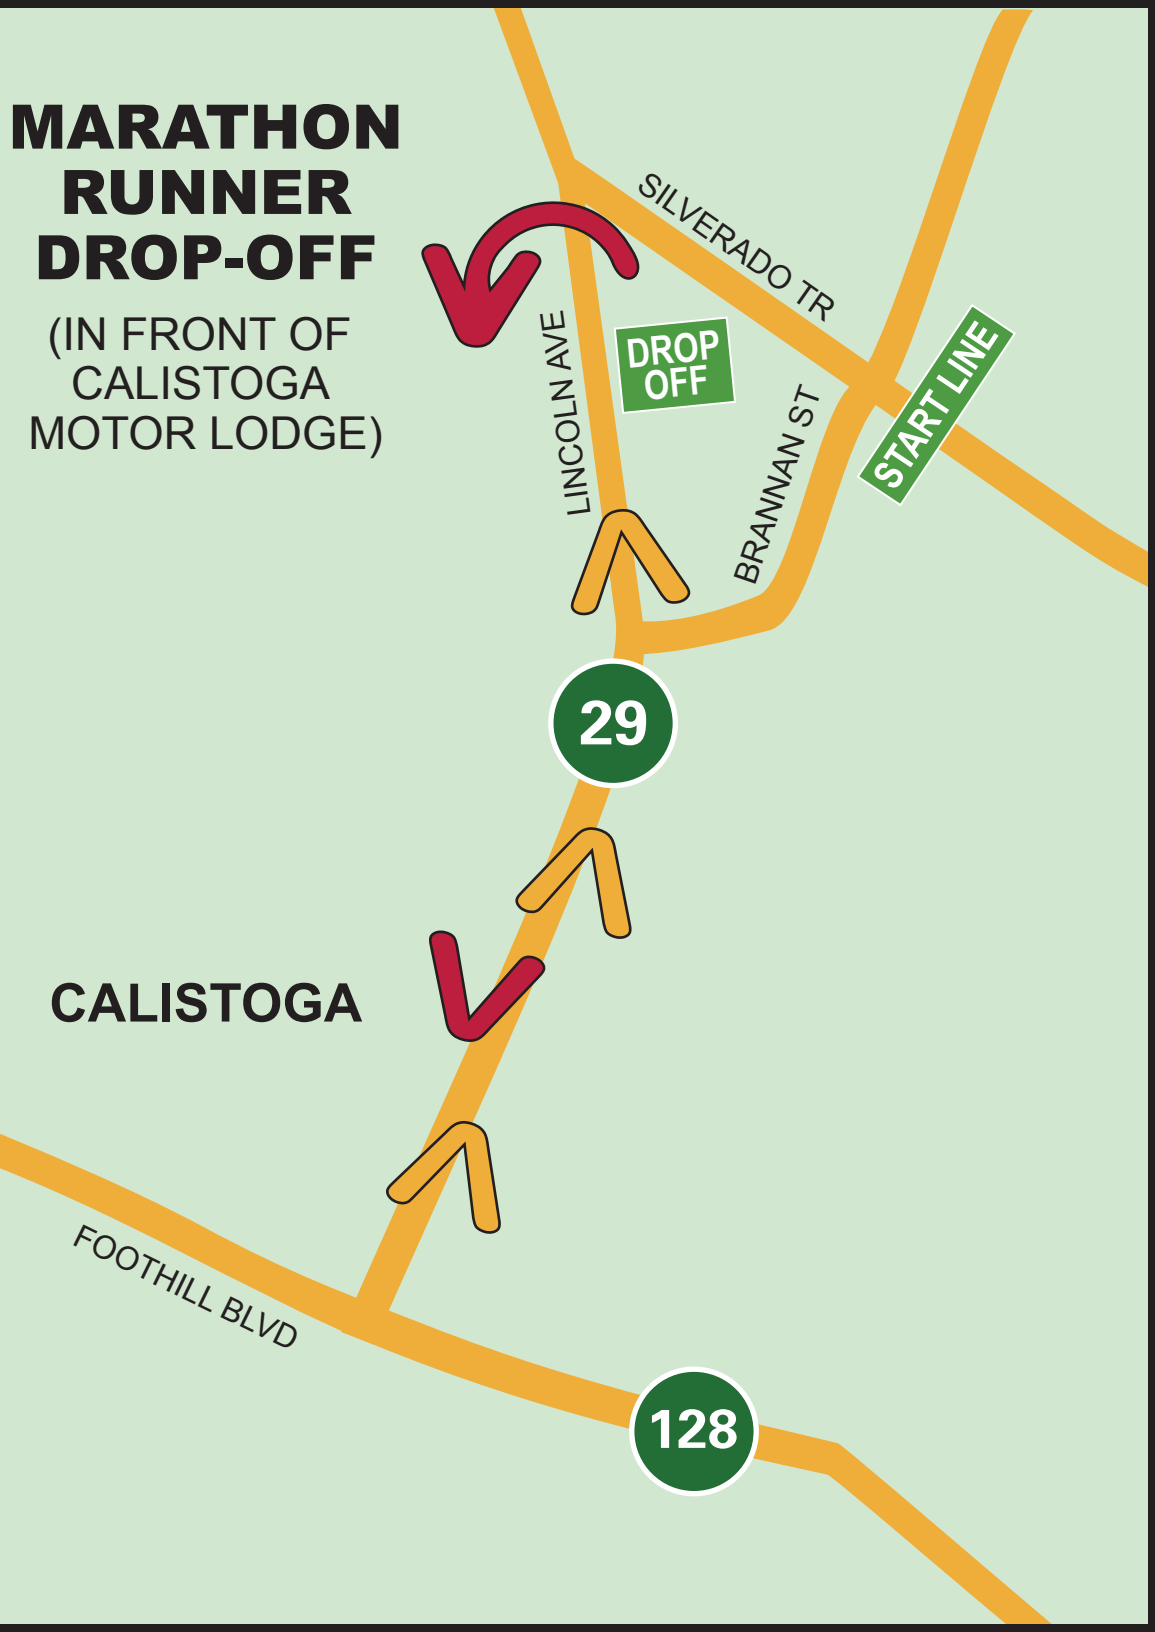

# MARATHON RUNNER DROP-OFF

(IN FRONT OF CALISTOGA MOTOR LODGE)

DROP OFF

START LINE

29

128

CALISTOGA

# INSTRUCTIONS FOR MARATHON RUNNER DROP-OFF

Drop off is available near Lincoln Avenue and Silverado Trail. All runners being dropped off at the Marathon start **MUST** approach from Highway 29 using Lincoln Avenue to access the drop off location (in front of Calistoga Motor Lodge).