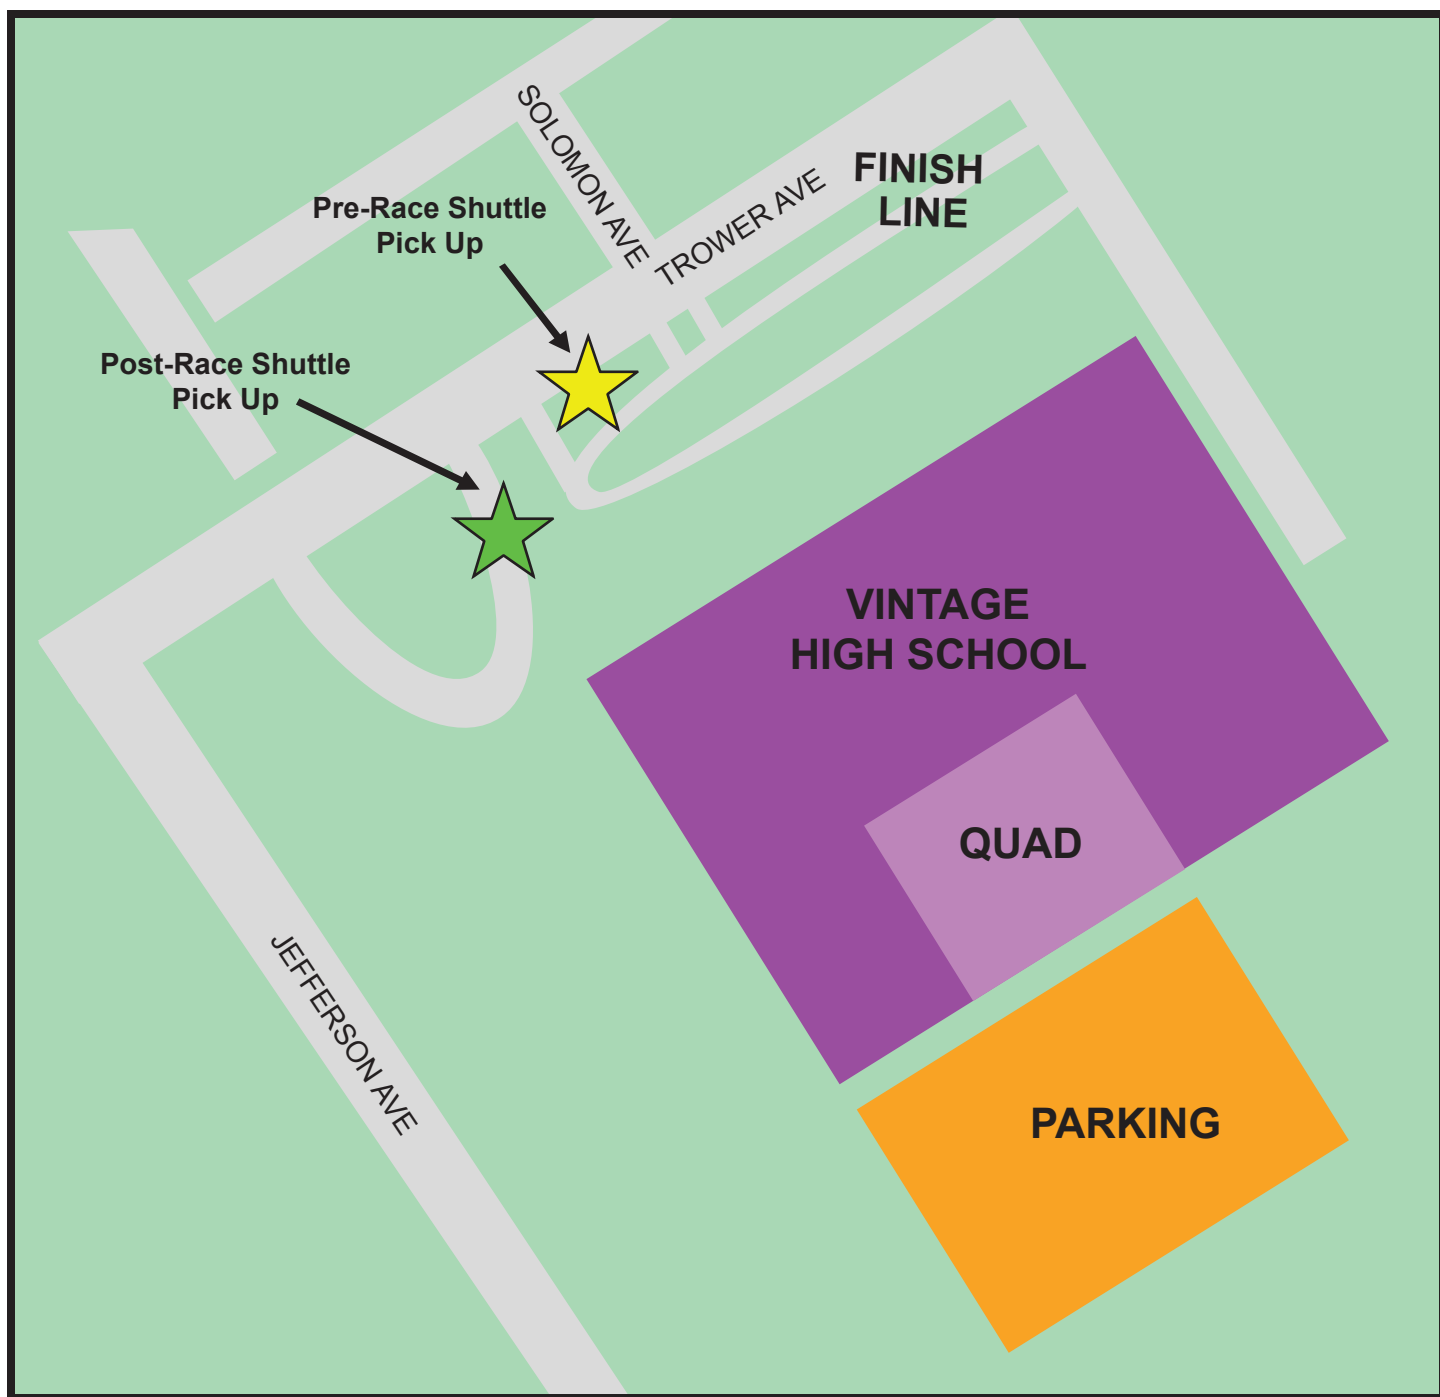

VINTAGE HIGH SCHOOL SHUTTLE MAP

KAISER PERMANENTE® **thrive**

NAPA VALLEY MARATHON
AND HALF MARATHON