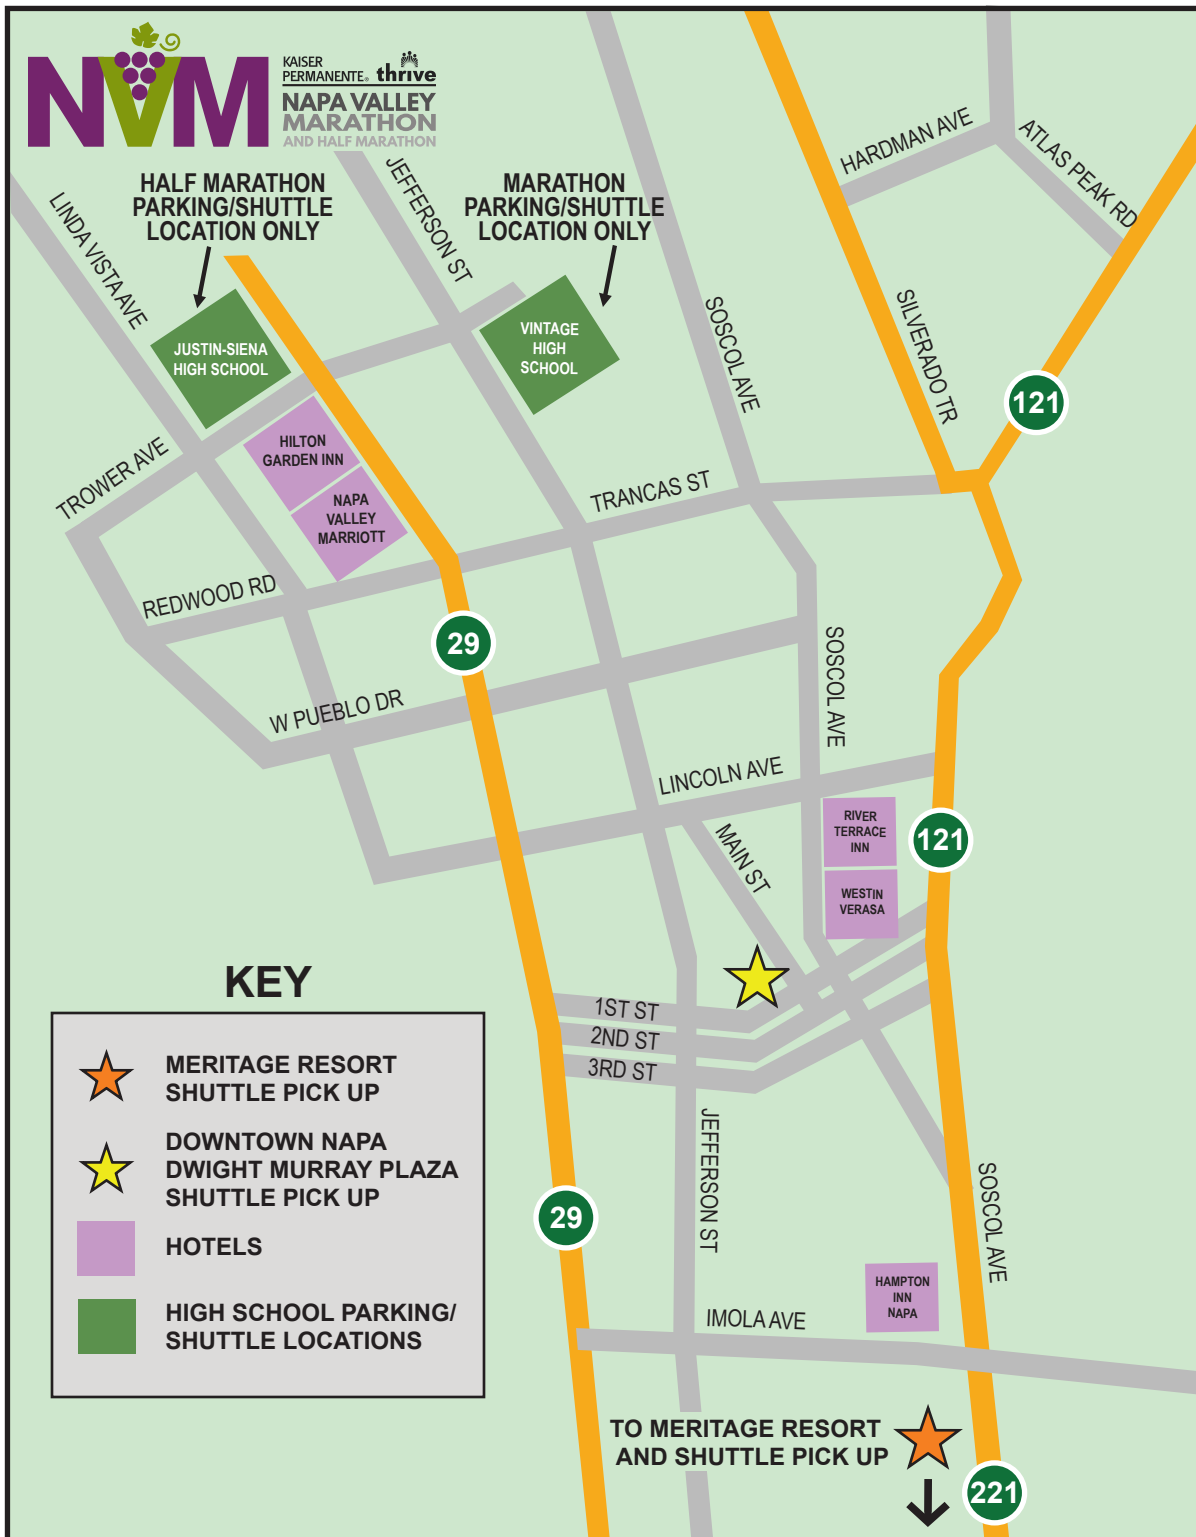

VINTAGE HIGH SCHOOL TO MARATHON START (GENERAL PARKING AVAILABLE)

- Buses depart at 5:30am

POST-RACE SHUTTLES

ALL POST-RACE SHUTTLES WILL LOAD 200 YARDS WEST OF THE FINISH LINE AT VINTAGE HIGH SCHOOL (OFF TROWER AVE) AND WILL DISPLAY PLACARDS INDICATING THEIR DESTINATION.

POST-RACE JUSTIN-SIENA/MARRIOTT/HILTON GARDEN INN SHUTTLE

- Runs continuously from 9am–2pm

POST-RACE DOWNTOWN NAPA SHUTTLE

- Drops at River Terrace/Westin and Dwight Murray Plaza in Downtown Napa. Runs continuously from 9am - 2pm.

POST-RACE MERITAGE RESORT/HAMPTON INN SHUTTLE

- Runs continuously from 9am–2pm

POST-RACE CALISTOGA SHUTTLE

- One shuttle will return to Calistoga with departure at 12:30pm

KEY

- MERITAGE RESORT SHUTTLE PICK UP
- DOWNTOWN NAPA DWIGHT MURRAY PLAZA SHUTTLE PICK UP
- HOTELS
- HIGH SCHOOL PARKING/SHUTTLE LOCATIONS

TO MERITAGE RESORT AND SHUTTLE PICK UP

221