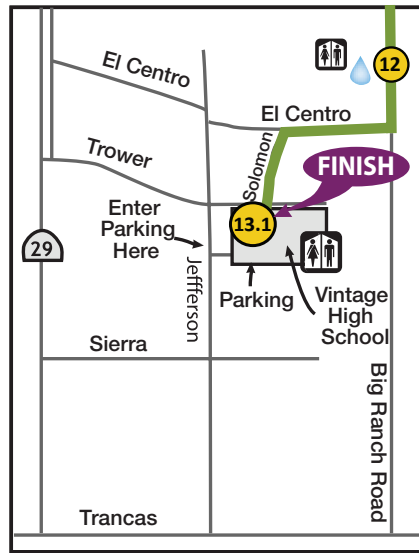

HALF MARATHON COURSE MAP

KAISER PERMANENTE® thrive

NVM
NAPA VALLEY MARATHON AND HALF MARATHON
www.napavalleymarathon.org

Napa Finish Area

Course Legend

Half Marathon Course:

Open to One Lane of Traffic

(Residents, emergency, and winery employees allowed with CHP escort.)

1 Mile Markers

Water Stations

Restrooms