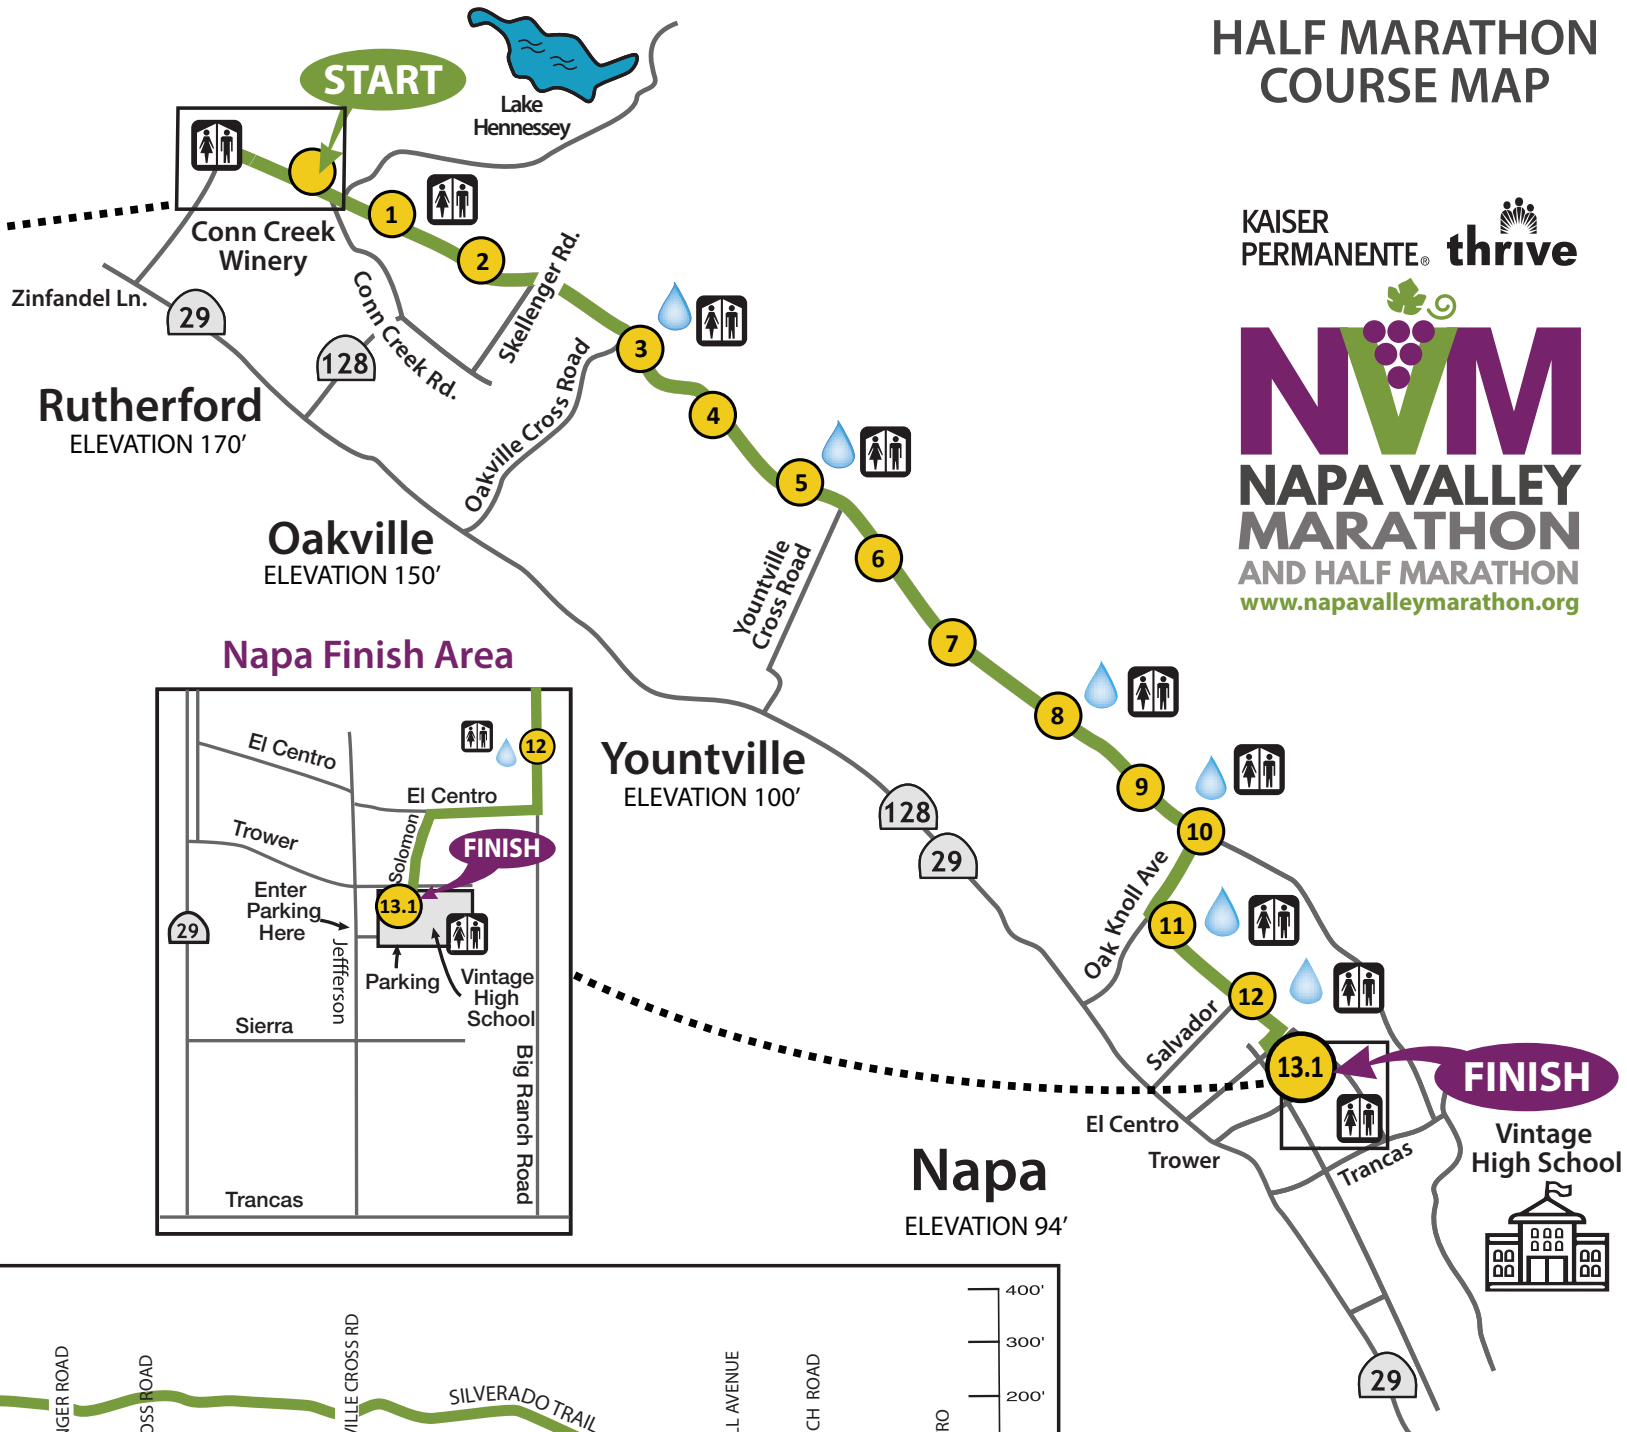

HALF MARATHON COURSE MAP

KAISER PERMANENTE® thrive

NVM
NAPA VALLEY MARATHON AND HALF MARATHON
www.napavalleymarathon.org

Napa Finish Area

Course Legend

Half Marathon Course:

Open to One Lane of Traffic

(Residents, emergency, and winery employees allowed with CHP escort.)

1 Mile Markers

Water Stations

Restrooms