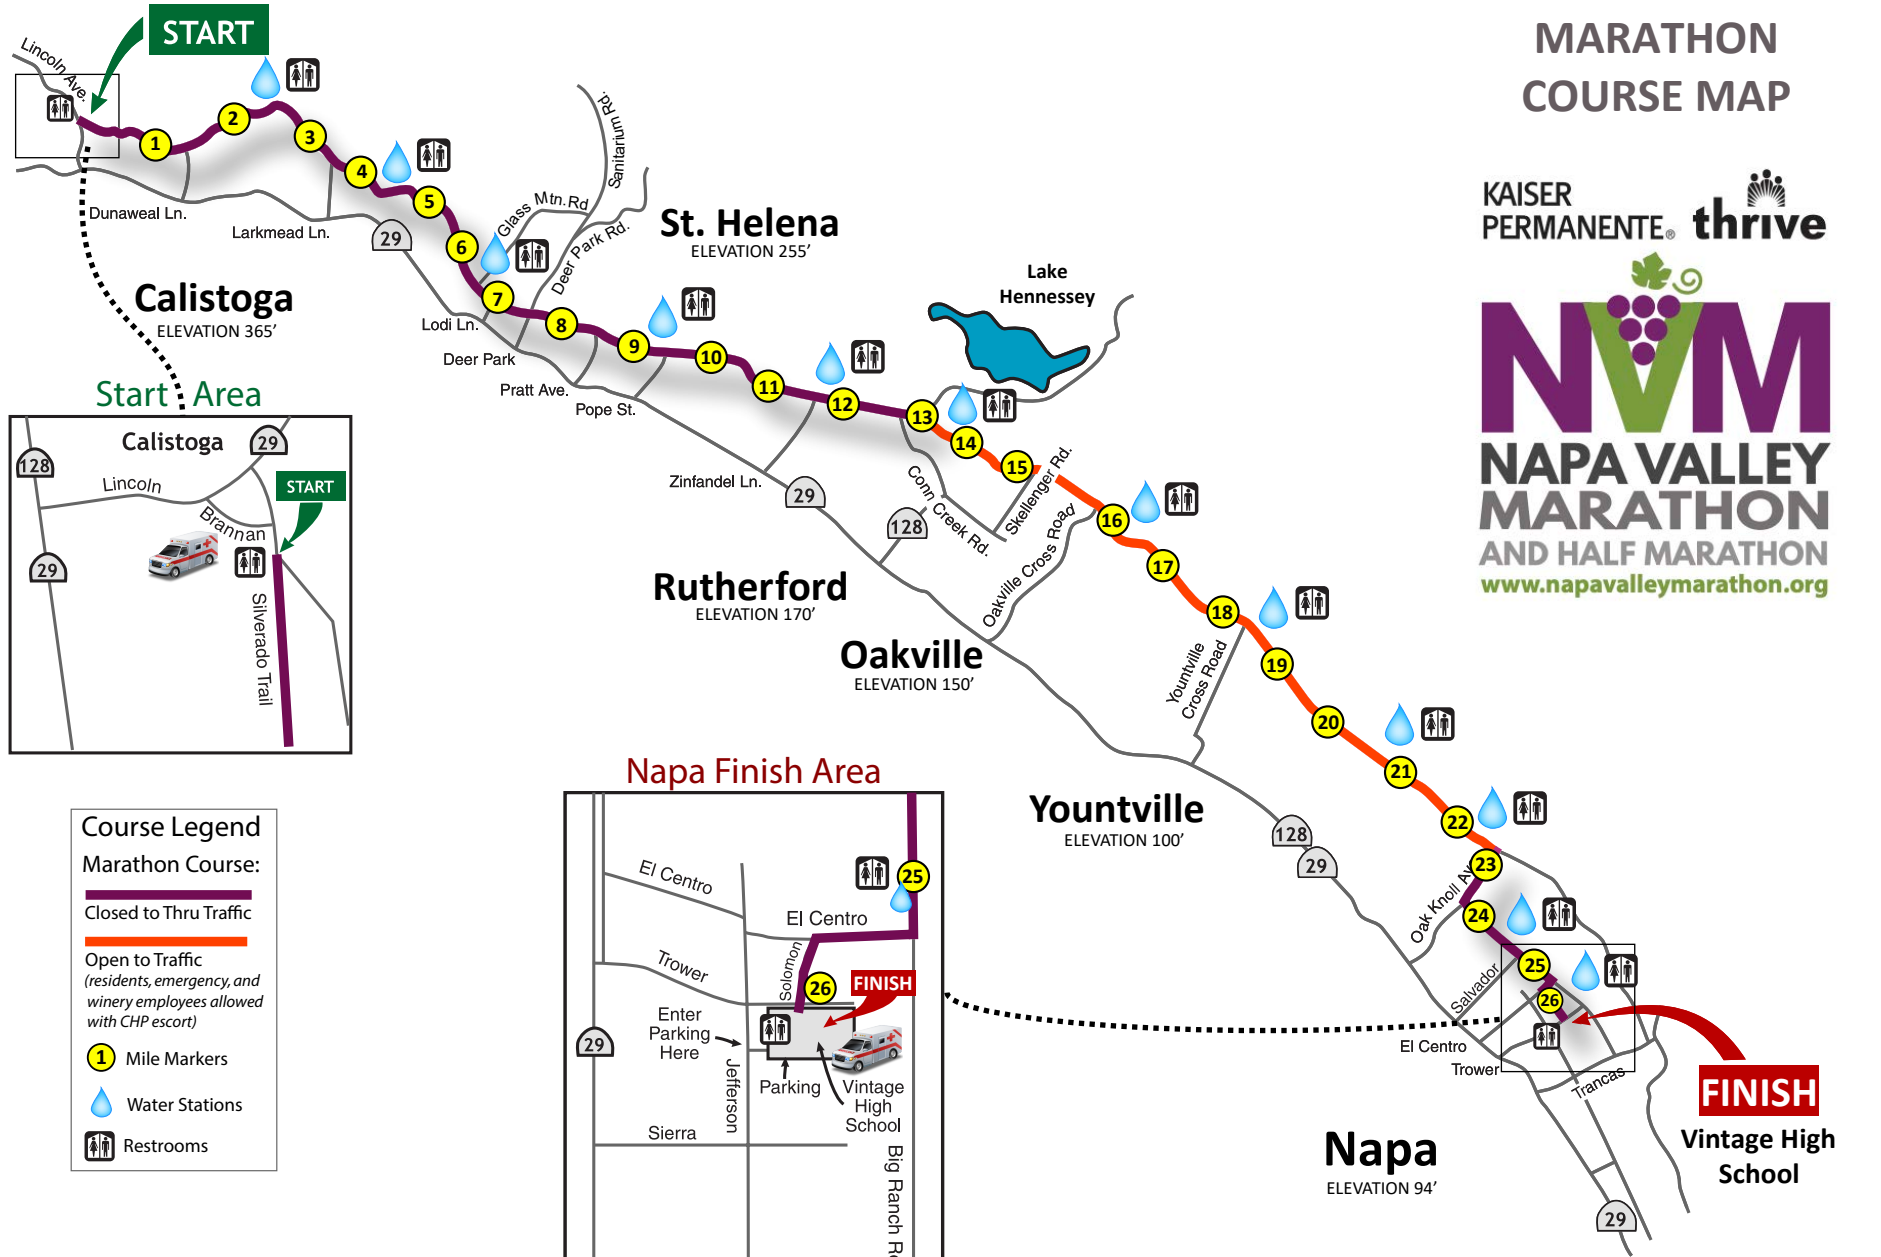

MARATHON COURSE MAP

KAISER PERMANENTE **thrive**

- Course Legend**
- Marathon Course:**
- Closed to Thru Traffic
 - Open to Traffic (residents, emergency, and winery employees allowed with CHP escort)
 - Mile Markers
 - Water Stations
 - Restrooms