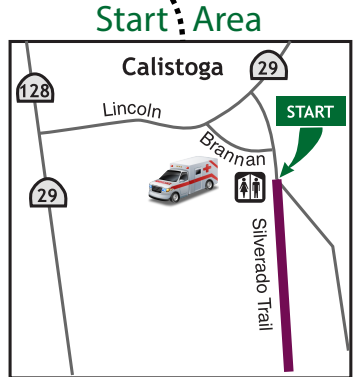

MARATHON COURSE MAP

KAISER PERMANENTE **thrive**

- Course Legend**
- Marathon Course:**
- Closed to Thru Traffic
 - Open to Traffic (residents, emergency, and winery employees allowed with CHP escort)
 - Mile Markers
 - Water Stations
 - Restrooms