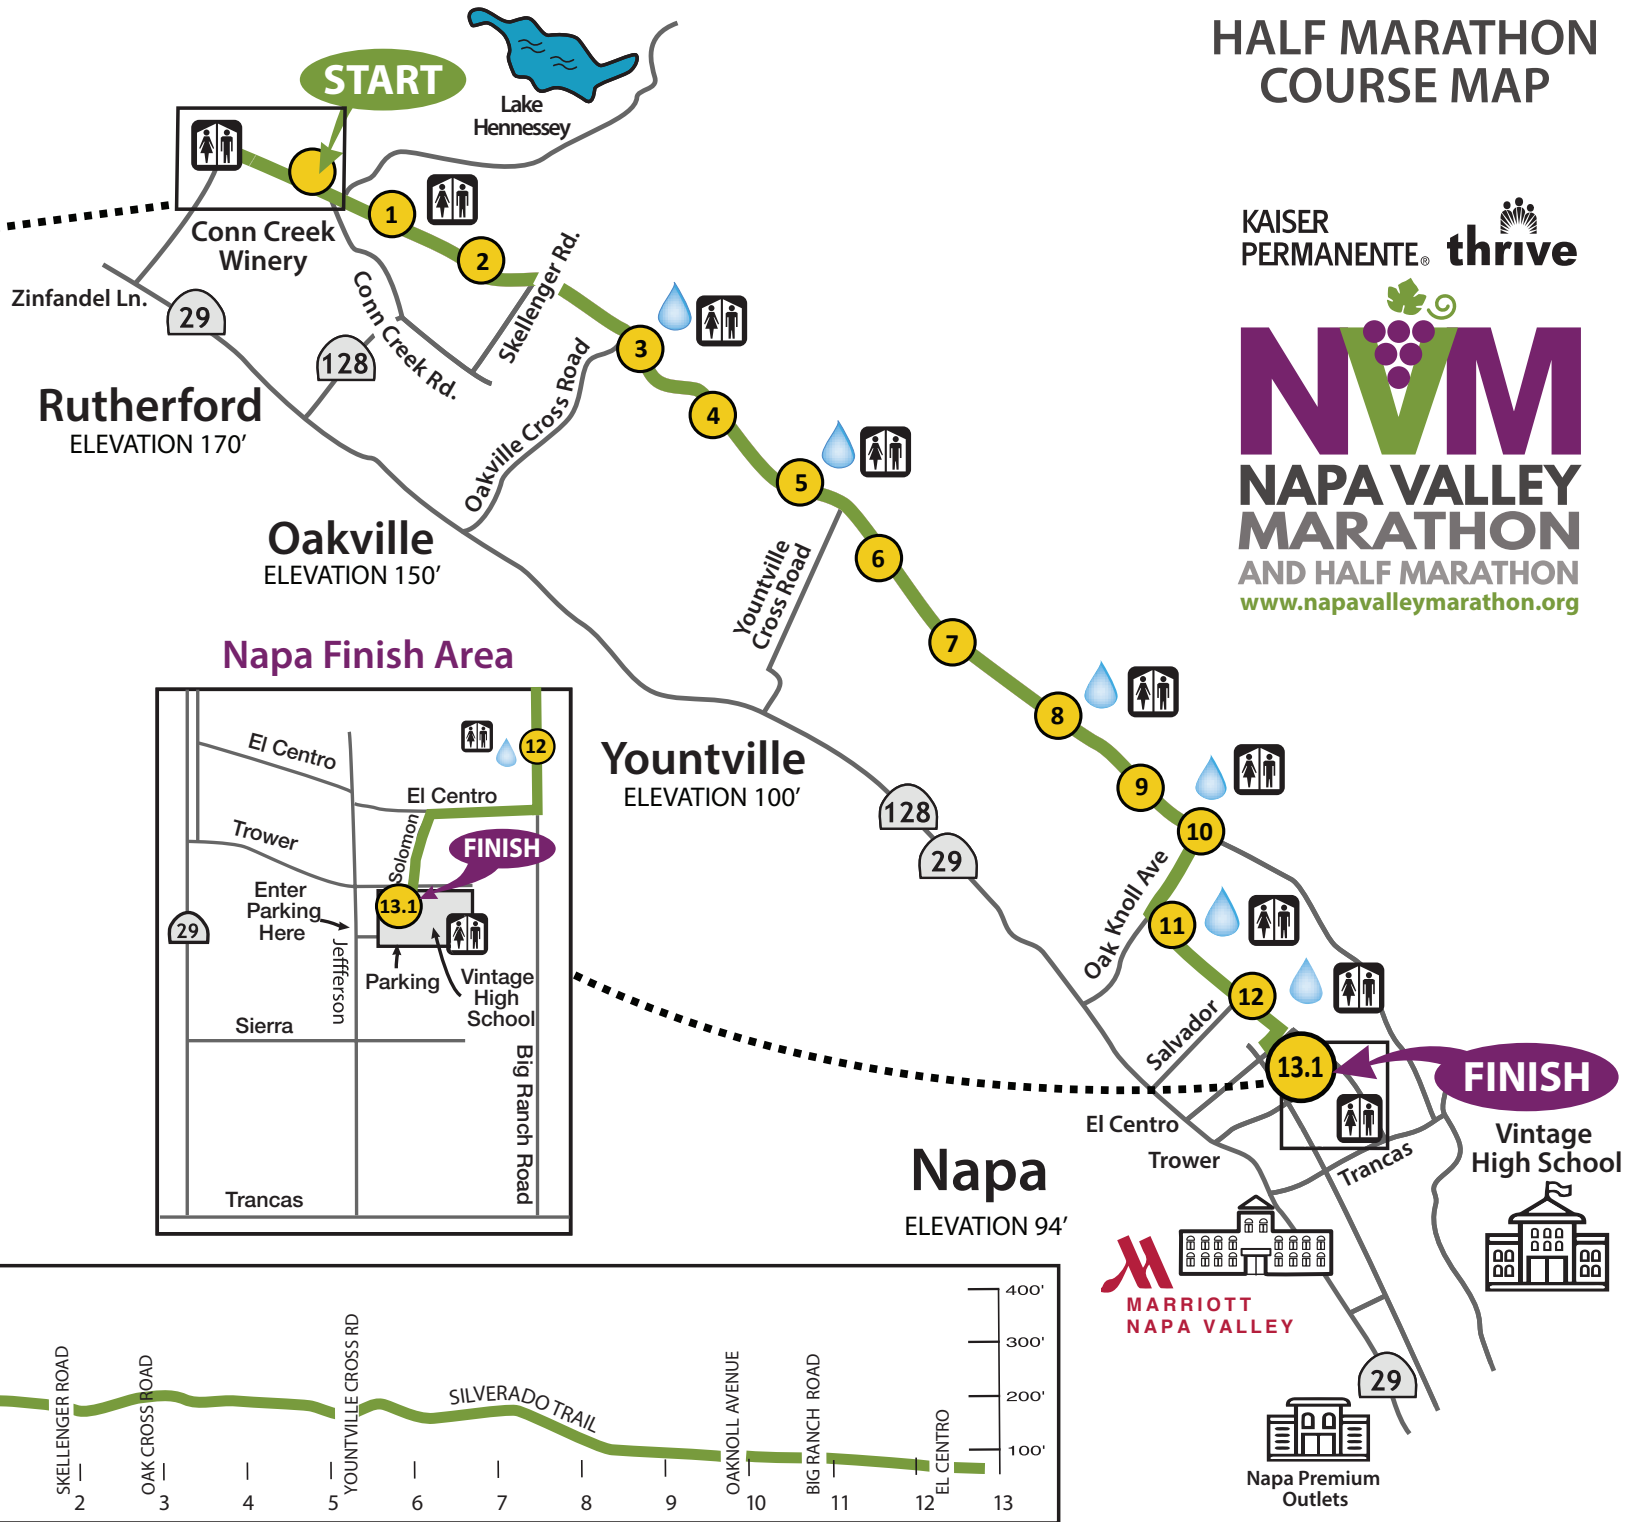

HALF MARATHON COURSE MAP

KAISER PERMANENTE **thrive**

NVM
NAPA VALLEY MARATHON
 AND HALF MARATHON
www.napa.valleymarathon.org

Napa Finish Area

Course Legend

- Half Marathon Course:**
 Open to One Lane of Traffic
 (Residents, emergency, and winery employees allowed with CHP escort.)
- Mile Markers
 - Water Stations
 - Restrooms